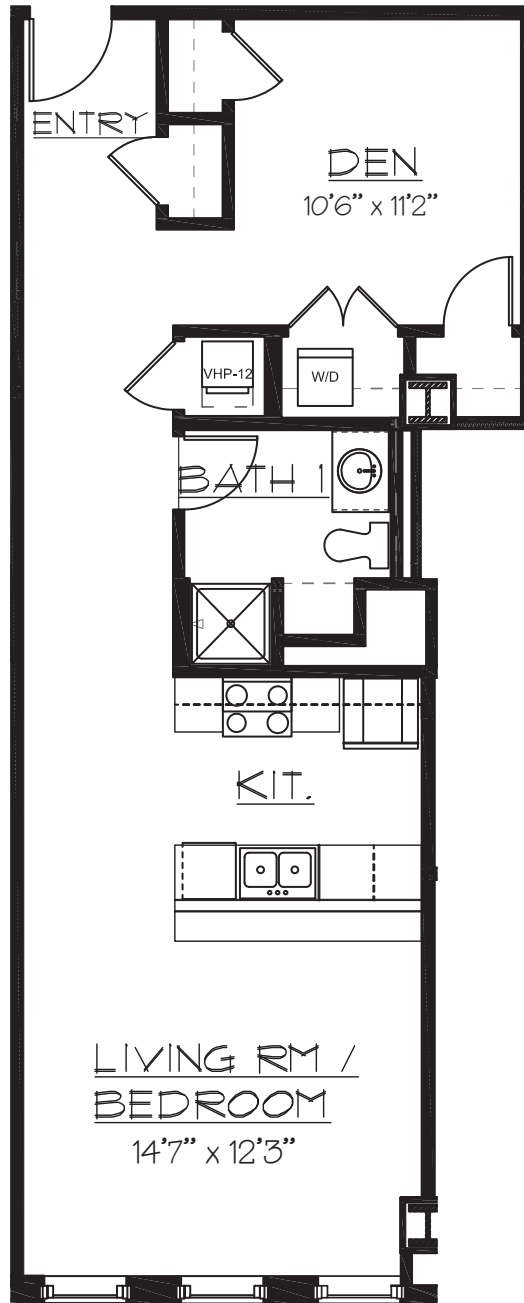

TOWER280

at Midtown

Tower 13

Studio with Den & One Bath - 749 sq. ft.

585.232.1120 | 280 East Broad St. | Rochester, NY 14604 | Tower280.com | Info@Tower280.com

All dimensions are approximate and not to scale.