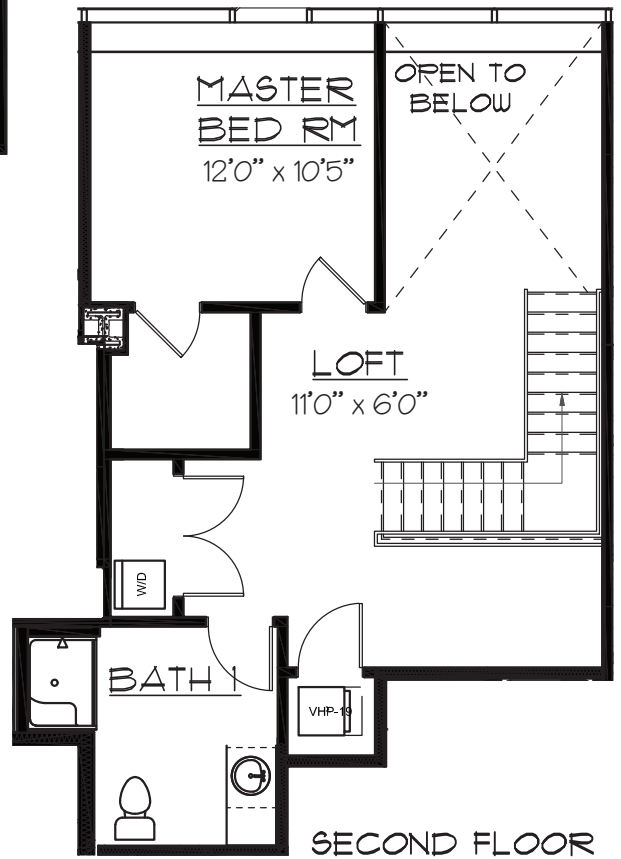

# TOWER 280

at Midtown

## Penthouse 6

One Bedroom, One-and-a-Half Bath - 1197 sq. ft.

585.232.1120 | 280 East Broad St. | Rochester, NY 14604 | Tower280.com | Info@Tower280.com

*All dimensions are approximate and not to scale.*