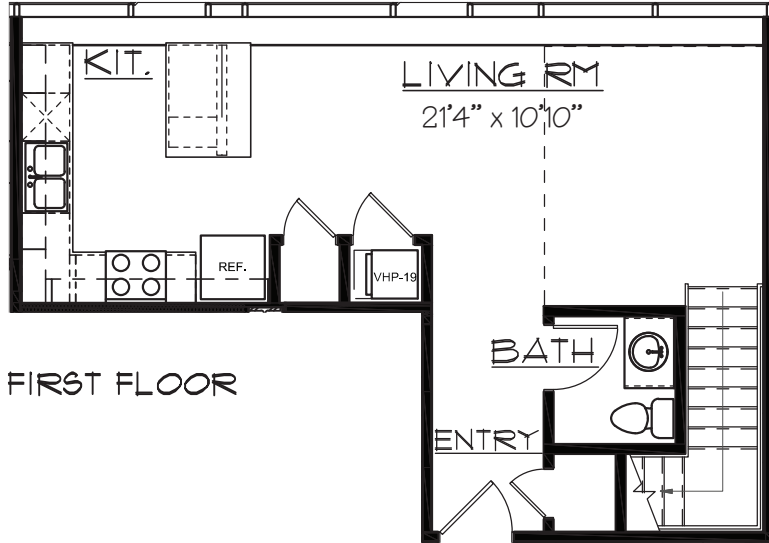

# TOWER 280

at Midtown

## Penthouse 6

One Bedroom, One-and-a-Half Bath - 1197 sq. ft.

585.232.1120 | 280 East Broad St. | Rochester, NY 14604 | Tower280.com | Info@Tower280.com

*All dimensions are approximate and not to scale.*