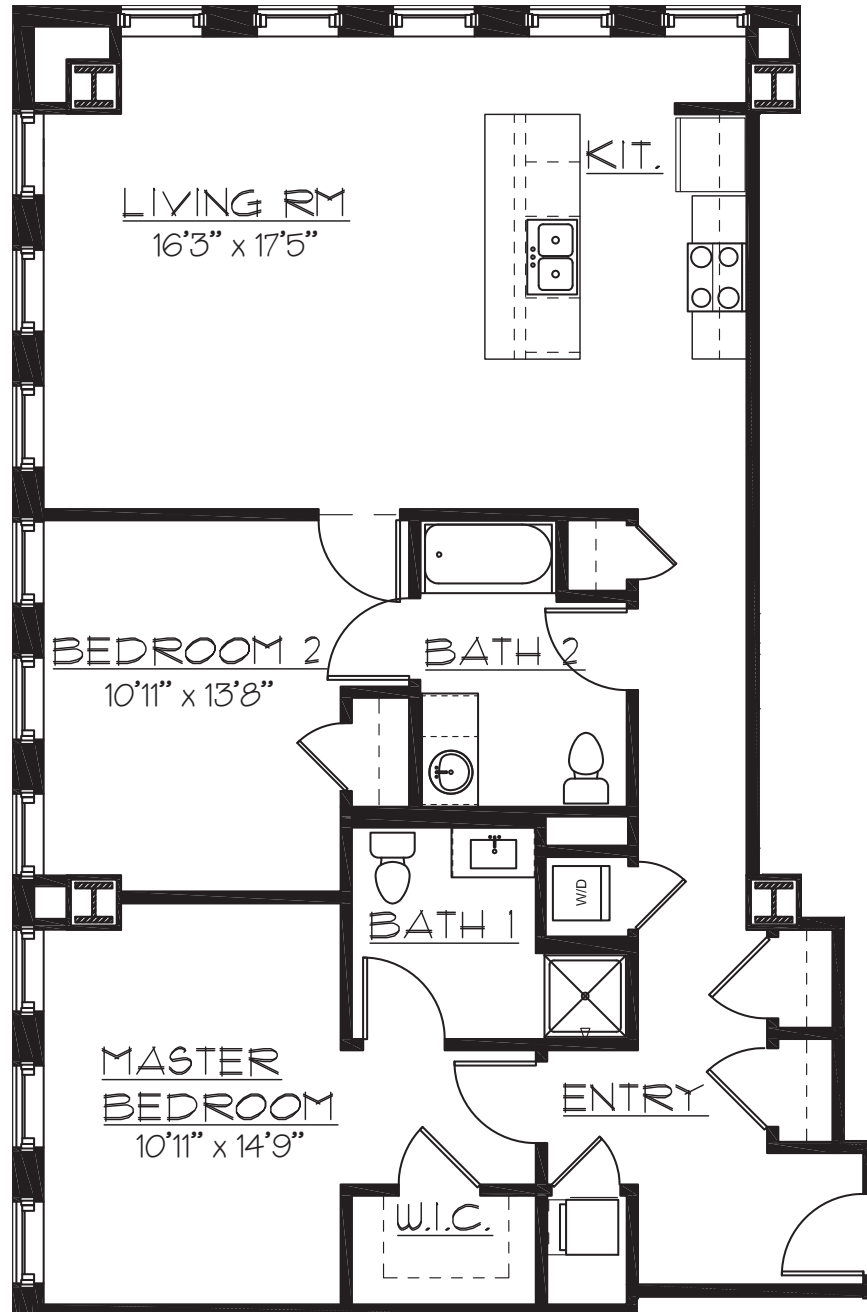

# TOWER 280

at Midtown

## Tower 2

Two Bedroom, Two Bath - 1310 sq. ft.

585.232.1120 | 280 East Broad St. | Rochester, NY 14604 | Tower280.com | Info@Tower280.com

*All dimensions are approximate and not to scale.*