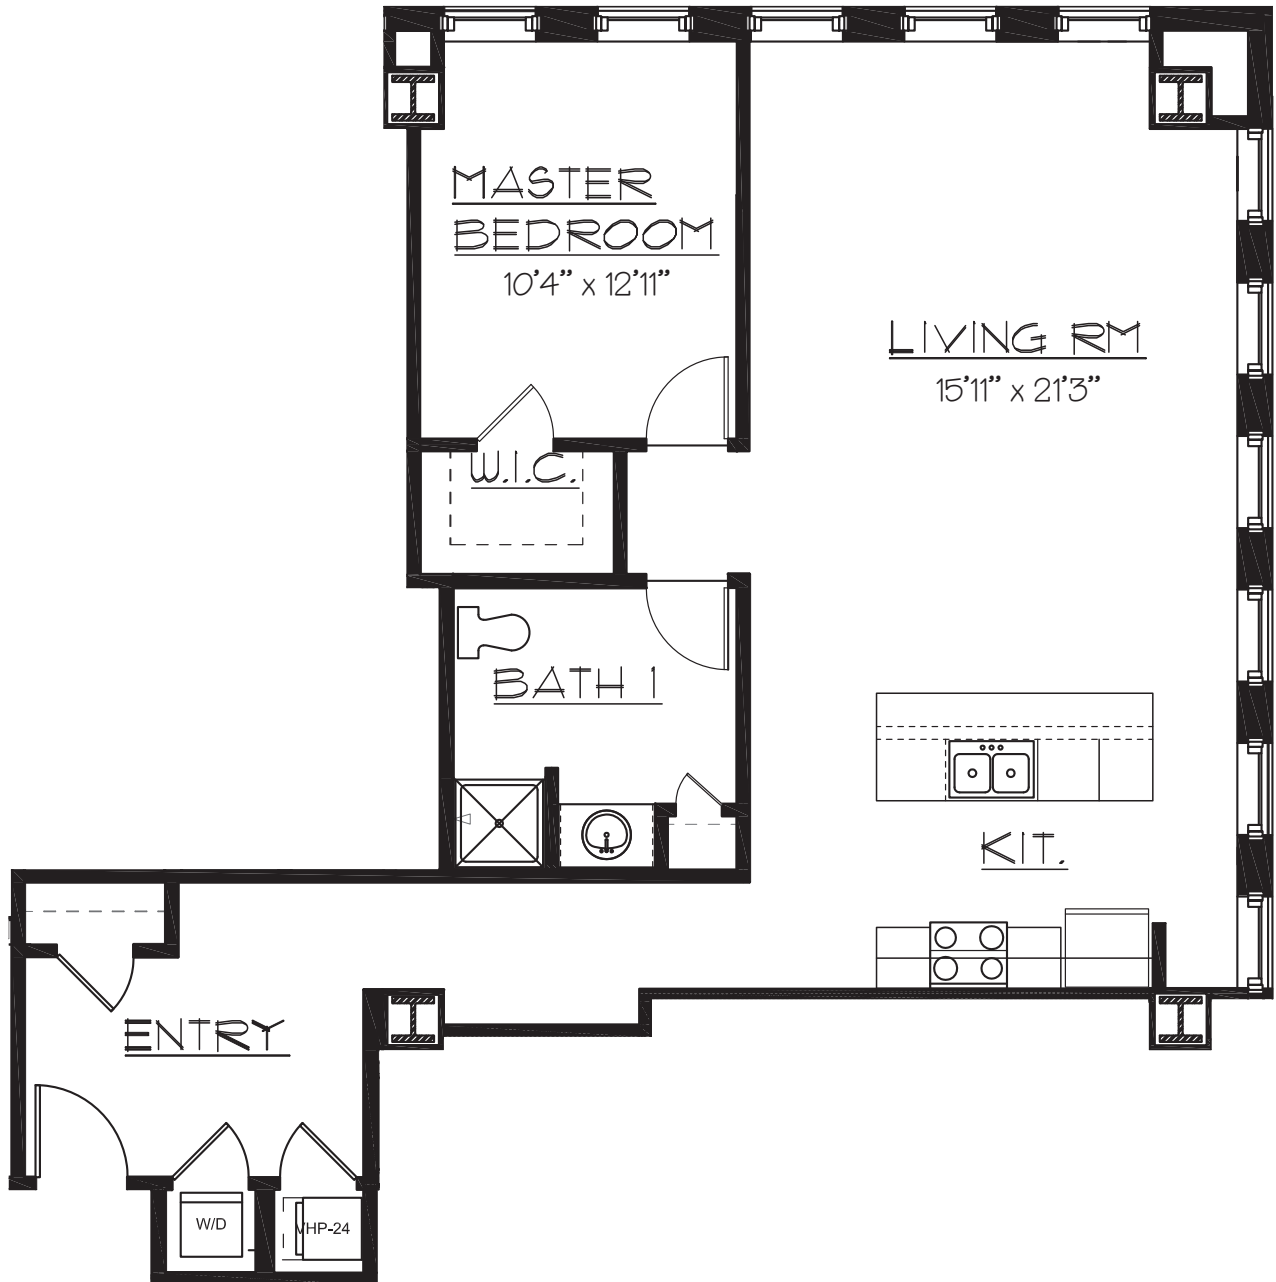

# TOWER 280

at Midtown

## Tower 8

One Bedroom, One Bath - 1004 sq. ft.

585.232.1120 | 280 East Broad St. | Rochester, NY 14604 | Tower280.com | Info@Tower280.com

*All dimensions are approximate and not to scale.*